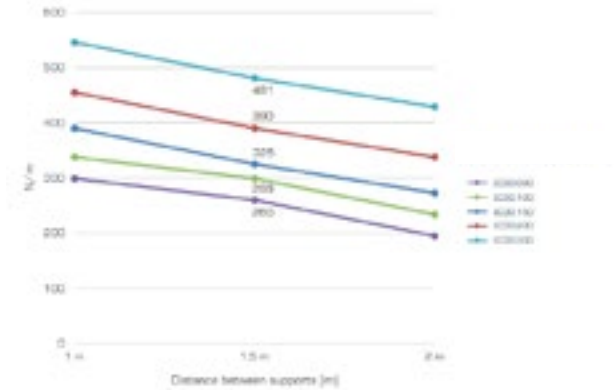

Basket Loading Information

Safe Working Loads EC30