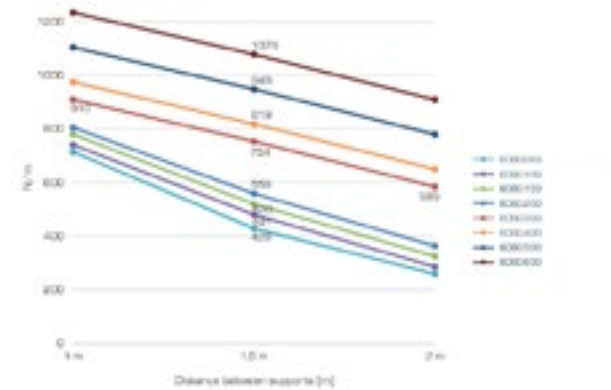

Safe Working Loads EC60