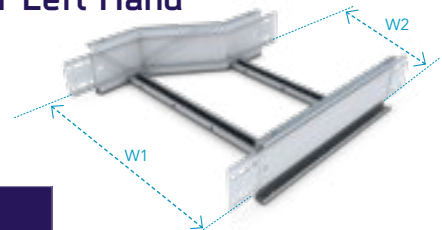

Supplied with 1 fixing.

External Flange Clamp

**Part Code**  
SW-EFC-QQ

Fixings ordered separately.

Horizontal Adjustable Coupler

**Part Code**  
SW△-HAC-QQ

Each supplied with fixings.

Hold-Down Bracket

**Part Code**  
SW△-HDB-QQ

Fixings ordered separately.

Vertical Adjustable Coupler

**Part Code**  
SW△-VAC-QQ

Each supplied with fixings.  
For SW4 & SW5 order as: SW4-5-vac-finish.  
For SW6 order as: SW6-vac-finish.

Straight Ladder Divider

**Part Code**  
SW△-DIV-SL1.5-QQ

Straight ladder dividers are 1.5m long.  
Fixings ordered separately.

Reducer Left Hand

**Part Code**  
SW△-RL-W1-W2-QQ

Straight Reducer

**Part Code**  
SW△-RS-W1-W2-QQ