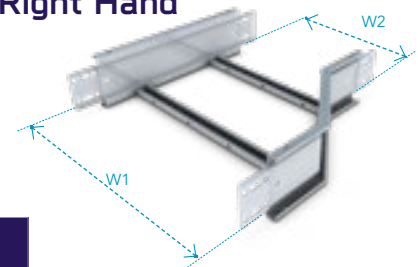

Reducer Right Hand

Part Code
SW△-RR-W1-W2-QQ

△ = Select a system type