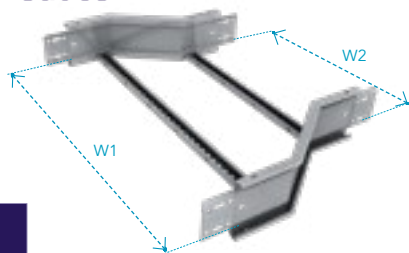

**Part Code**  
SW△-HDB-QQ

Fixings ordered separately.

Vertical Adjustable Coupler

**Part Code**  
SW△-VAC-QQ

Each supplied with fixings.  
For SW4 & SW5 order as: SW4-5-vac-finish.  
For SW6 order as: SW6-vac-finish.

Straight Ladder Divider

**Part Code**  
SW△-DIV-SL1.5-QQ

Straight ladder dividers are 1.5m long.  
Fixings ordered separately.

Reducer Left Hand

**Part Code**  
SW△-RL-W1-W2-QQ

Straight Reducer

**Part Code**  
SW△-RS-W1-W2-QQ