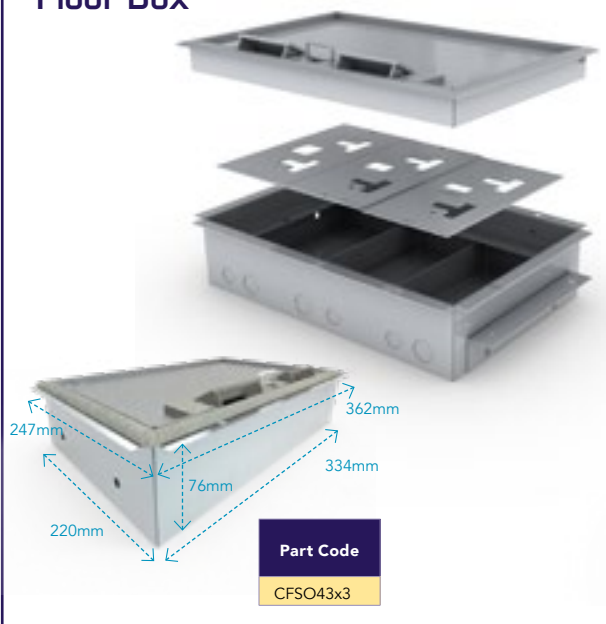

Single Compartment Cavity Floor Box

Two Compartment Cavity Floor Box

Three Compartment Cavity Floor Box

Four Compartment Cavity Floor Box

Part Code	Compartment	Service Outlet Plates	Lid
CFSO1C	1	EW103, EW105, EW106, EW109, EW113, EW114, EW125, EW166	Service Lid included with box
CFSO2C	2	EW103, EW105, EW106, EW109, EW113, EW114, EW125, EW166	CTS3 (Service Lid) or CTI3 (Inspection Lid)
CFSO43x3	3	EW103, EW105, EW106, EW109, EW113, EW114, EW125, EW166	CTS43 (Service Lid) or CTI43 (Inspection Lid)
CFSO43x4	4	EW755, EW756, EW759, EW763, EW764, EW766, EW767	CTS43 (Service Lid) or CTI43 (Inspection Lid)

Bench Outlet & Perimeter Trunking

Steel Conduit (Class 4)

Innovative Design Solutions

Accessories & Supports

Index