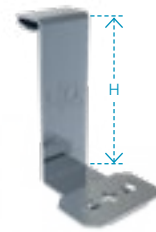

Cover Strap

Part Code	W
TS2	50
TS3	75
TS4	100
TS6	150

One Cover Strap is supplied per 3m length, to facilitate length to length assembly.

Trunking to Channel Bracket

Part Code	H
TKHDB2	50
TKHDB3	75
TKHDB4	100
TKHDB6	150

Trunking Coupler

Part Code	W	H
TC22	50	50
TC33	75	75
TC42	100	50
TC44	100	100
TC66	150	150

Blank End

Part Code	W	H
BE22	50	50
BE33	75	75
BE42	100	50
BE44	100	100
BE66	150	150

Socket Outlet Single

Part Code	X	Y
STL14	230	110
STL16	230	160

Can be supplied with off centre cutouts.

Socket Outlet Double

Part Code	W	H
STL24	230	110
STL26	230	160

Cable Support

Part Code	W	H
CS22	50	50
CS33	75	75
CS42	100	50
CS44	100	100
CS66	150	150

Earth Link

Part Code	Description
CES	Plain Copper
TCES	Tinner Copper