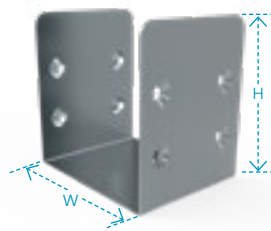

Cover Strap

Part Code	W
TS2	50
TS3	75
TS4	100
TS6	150

One Cover Strap is supplied per 3m length, to facilitate length to length assembly.

Trunking to Channel Bracket

Part Code	H
TKHDB2	50
TKHDB3	75
TKHDB4	100
TKHDB6	150

Trunking Coupler

Part Code	W	H
TC22	50	50
TC33	75	75
TC42	100	50
TC44	100	100
TC66	150	150

Blank End

Part Code	W	H
BE22	50	50
BE33	75	75
BE42	100	50
BE44	100	100
BE66	150	150

Socket Outlet Single

Part Code	X	Y
STL14	230	110
STL16	230	160

Can be supplied with off centre cutouts.

Socket Outlet Double

Part Code	W	H
STL24	230	110
STL26	230	160

Cable Support

Part Code	W	H
CS22	50	50
CS33	75	75
CS42	100	50
CS44	100	100
CS66	150	150

Earth Link

Part Code	Description
CES	Plain Copper
TCES	Tinner Copper