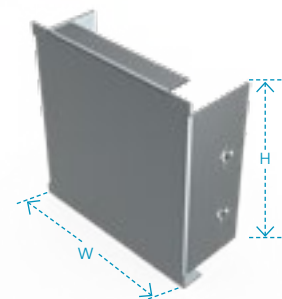

Cover Strap

Part Code	W
TS2	50
TS3	75
TS4	100
TS6	150

One Cover Strap is supplied per 3m length, to facilitate length to length assembly.

Trunking to Channel Bracket

Part Code	H
TKHDB2	50
TKHDB3	75
TKHDB4	100
TKHDB6	150

Trunking Coupler

Part Code	W	H
TC22	50	50
TC33	75	75
TC42	100	50
TC44	100	100
TC66	150	150

Blank End

Part Code	W	H
BE22	50	50
BE33	75	75
BE42	100	50
BE44	100	100
BE66	150	150

Socket Outlet Single

Part Code	X	Y
STL14	230	110
STL16	230	160

Can be supplied with off centre cutouts.

Socket Outlet Double

Part Code	W	H
STL24	230	110
STL26	230	160

Cable Support

Part Code	W	H
CS22	50	50
CS33	75	75
CS42	100	50
CS44	100	100
CS66	150	150

Earth Link

Part Code	Description
CES	Plain Copper
TCES	Tinner Copper