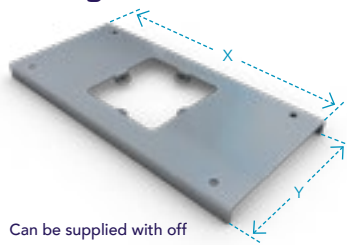

Trunking Coupler

Part Code	W	H
TC22	50	50
TC33	75	75
TC42	100	50
TC44	100	100
TC66	150	150

Blank End

Part Code	W	H
BE22	50	50
BE33	75	75
BE42	100	50
BE44	100	100
BE66	150	150

Socket Outlet Single

Part Code	X	Y
STL14	230	110
STL16	230	160

Can be supplied with off centre cutouts.

Socket Outlet Double

Part Code	W	H
STL24	230	110
STL26	230	160

Cable Support

Part Code	W	H
CS22	50	50
CS33	75	75
CS42	100	50
CS44	100	100
CS66	150	150

Earth Link

Part Code	Description
CES	Plain Copper
TCES	Tinner Copper