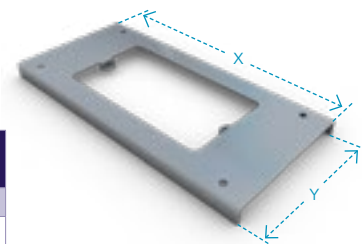

Cover Strap

Part Code	W
TS2	50
TS3	75
TS4	100
TS6	150

One Cover Strap is supplied per 3m length, to facilitate length to length assembly.

Trunking to Channel Bracket

Part Code	H
TKHDB2	50
TKHDB3	75
TKHDB4	100
TKHDB6	150

Trunking Coupler

Part Code	W	H
TC22	50	50
TC33	75	75
TC42	100	50
TC44	100	100
TC66	150	150

Blank End

Part Code	W	H
BE22	50	50
BE33	75	75
BE42	100	50
BE44	100	100
BE66	150	150

Socket Outlet Single

Part Code	X	Y
STL14	230	110
STL16	230	160

Can be supplied with off centre cutouts.

Socket Outlet Double

Part Code	W	H
STL24	230	110
STL26	230	160

Cable Support

Part Code	W	H
CS22	50	50
CS33	75	75
CS42	100	50
CS44	100	100
CS66	150	150

Earth Link

Part Code	Description
CES	Plain Copper
TCES	Tinner Copper